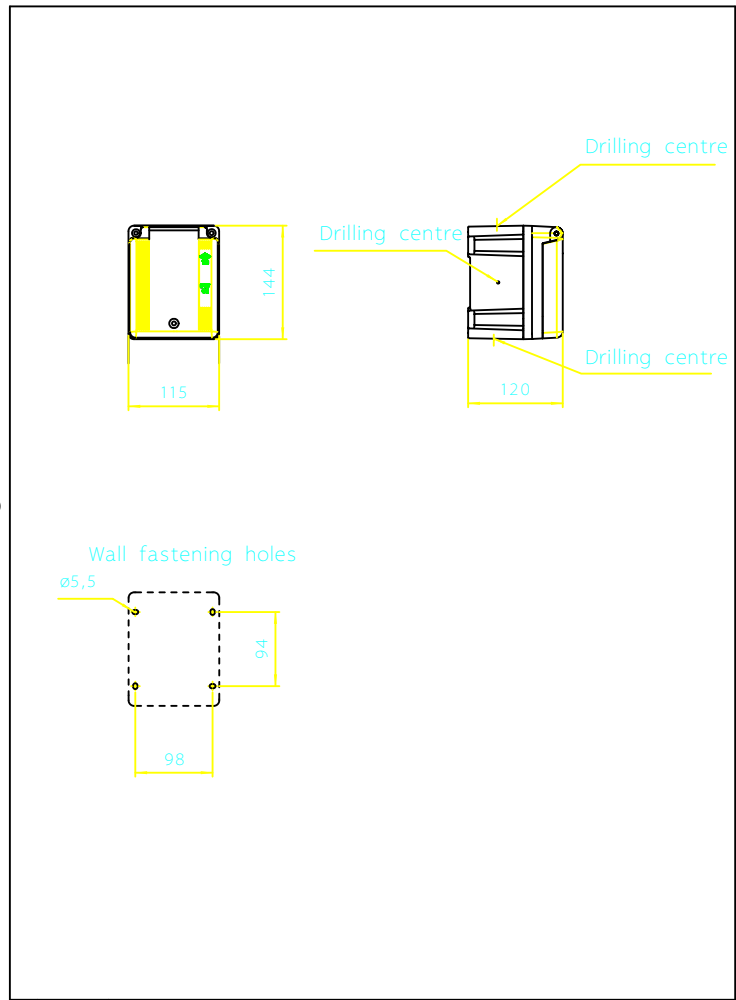

Diritti riservati All rights reserved

dimensions in mm
Date 17/07/14
Sign Pezzimenti

TM 1114 GB
Junction box 115x144 IP66/IP67

Scale